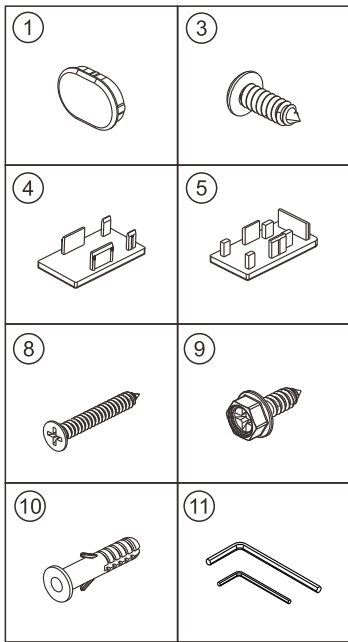

PARTS LIST

| NO | Qty | Description | NO | Qty | Description |
|----|-----|--------------|----|-----|---------------|
| 1 | 4 | Screw cap | 7 | 1 | Fixed glass |
| 2 | 1 | Bracing bar | 8 | 6 | Screw ST4X30 |
| 3 | 2 | Screw ST4X12 | 9 | 5 | Screw ST4X12 |
| 4 | 1 | Profile cap | 10 | 6 | Wall anchor |
| 5 | 1 | Profile cap | 11 | 2 | Allan key kit |
| 6 | 1 | Wall profile | 12 | 1 | Drill dit |