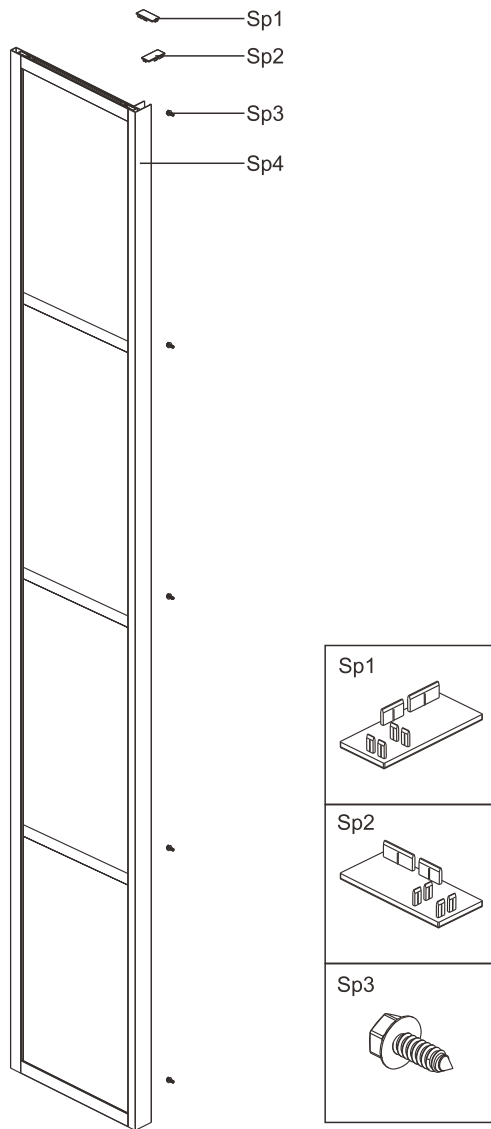

PARTS LIST

NO	Qty	Description
SP1	1	Profile cap L
SP2	1	Profile cap R
SP3	5	Screw ST4X12
SP4	1	Fixed glass