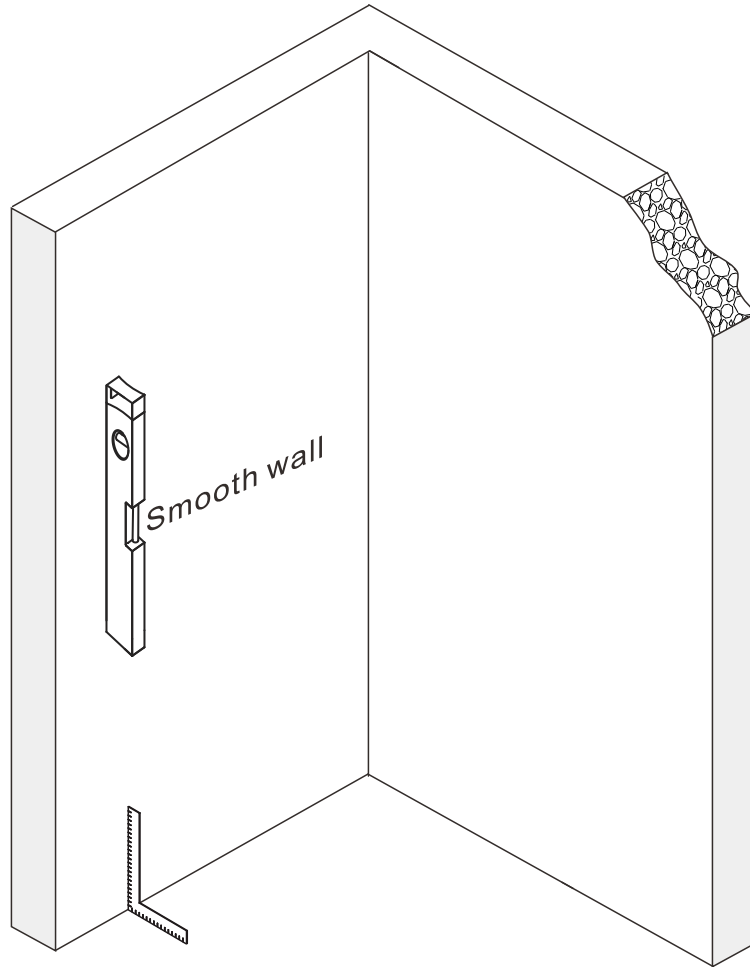

Preparation

Tools required